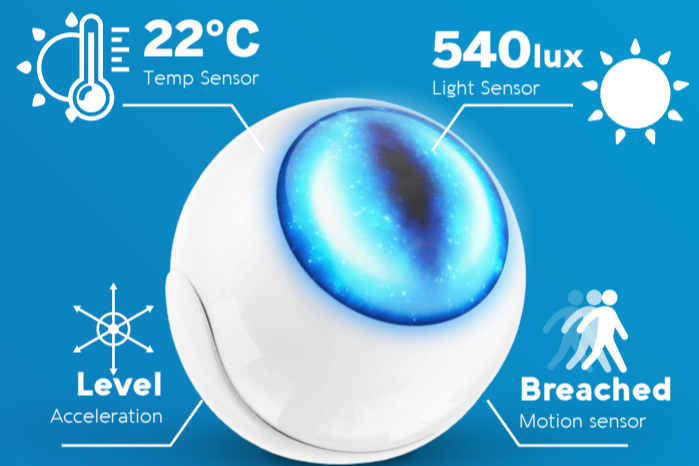

Vates Smart Home: Beyond Home Automation

> A World of Possibilities Inside Your Home

Vates® Smart Home provides a comprehensive set of functionalities that range from being able to control locks, light switches and cameras inside a home to more crucial tasks such as temperature control and monitoring loved ones.

Vates® Smart Home supports connections between various sensors across your home seamlessly and remotely, allowing you to access and control data from your smartphone or computer.

www.vates.com

Vates Smart Home: Beyond Home Automation

> Home Comfort and Monitoring Solutions

Vates® Smart Home measures energy consumption of homes and checks for telemetrics such as humidity levels or temperature, all in real time. This solution allows for a more efficient use of energy, while minimizing costs and helping the environment in the process.

> Home Security and Prevention

Similar to an alarm system, **Vates®** Smart Home enables sensors in locks, windows and other areas in your home or office to trigger an alarm and immediately notify the user when movement is detected or a door or window is opened.